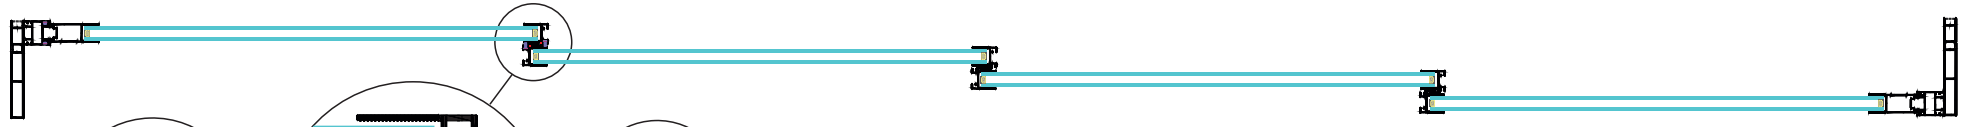

SINGLE GLAZING

www.guhher.com