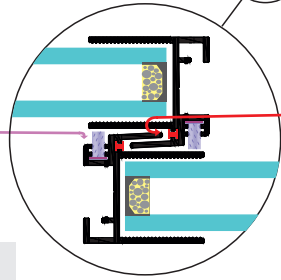

ACCESSORIES USED FOR SEAMS FOR SOUND AND AIR