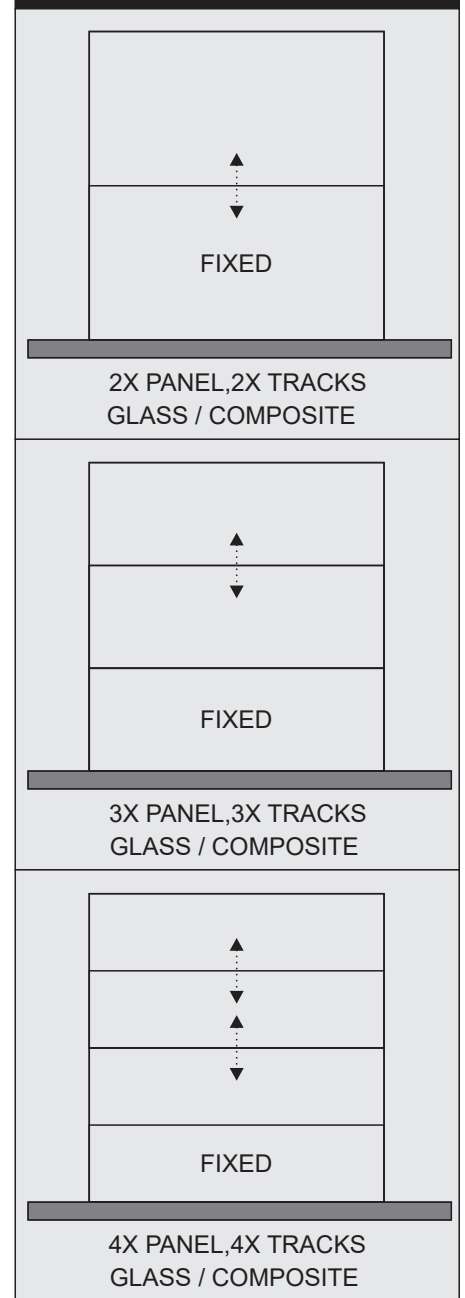

ENGINE BOX

VERTICAL SECTION

MOVABLE
GLASS / COMPOSITE

GLASS / COMPOSITE
Attached With Chains

CLEANABLE
GLASS

POSITIONS OF GUILLOTINE SYSTEM

www.guhher.com

GUHHER[®]
ALÜMİNYUM TEKNOLOJİLERİ