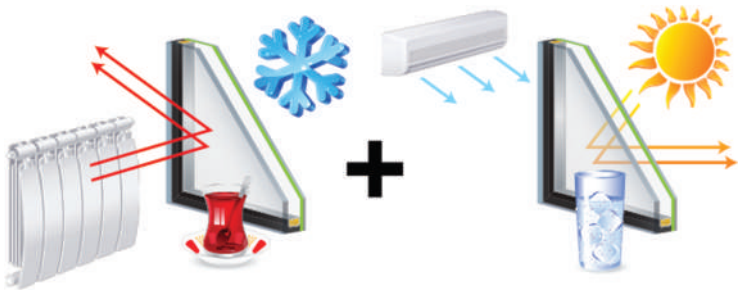

THE BEST ENGINES
THAT WE PROPOSAL TO YOU

DOUBLE GLAZING

www.guher.com

GUHER®
ALÜMİNYUM TEKNOLOJİLERİ