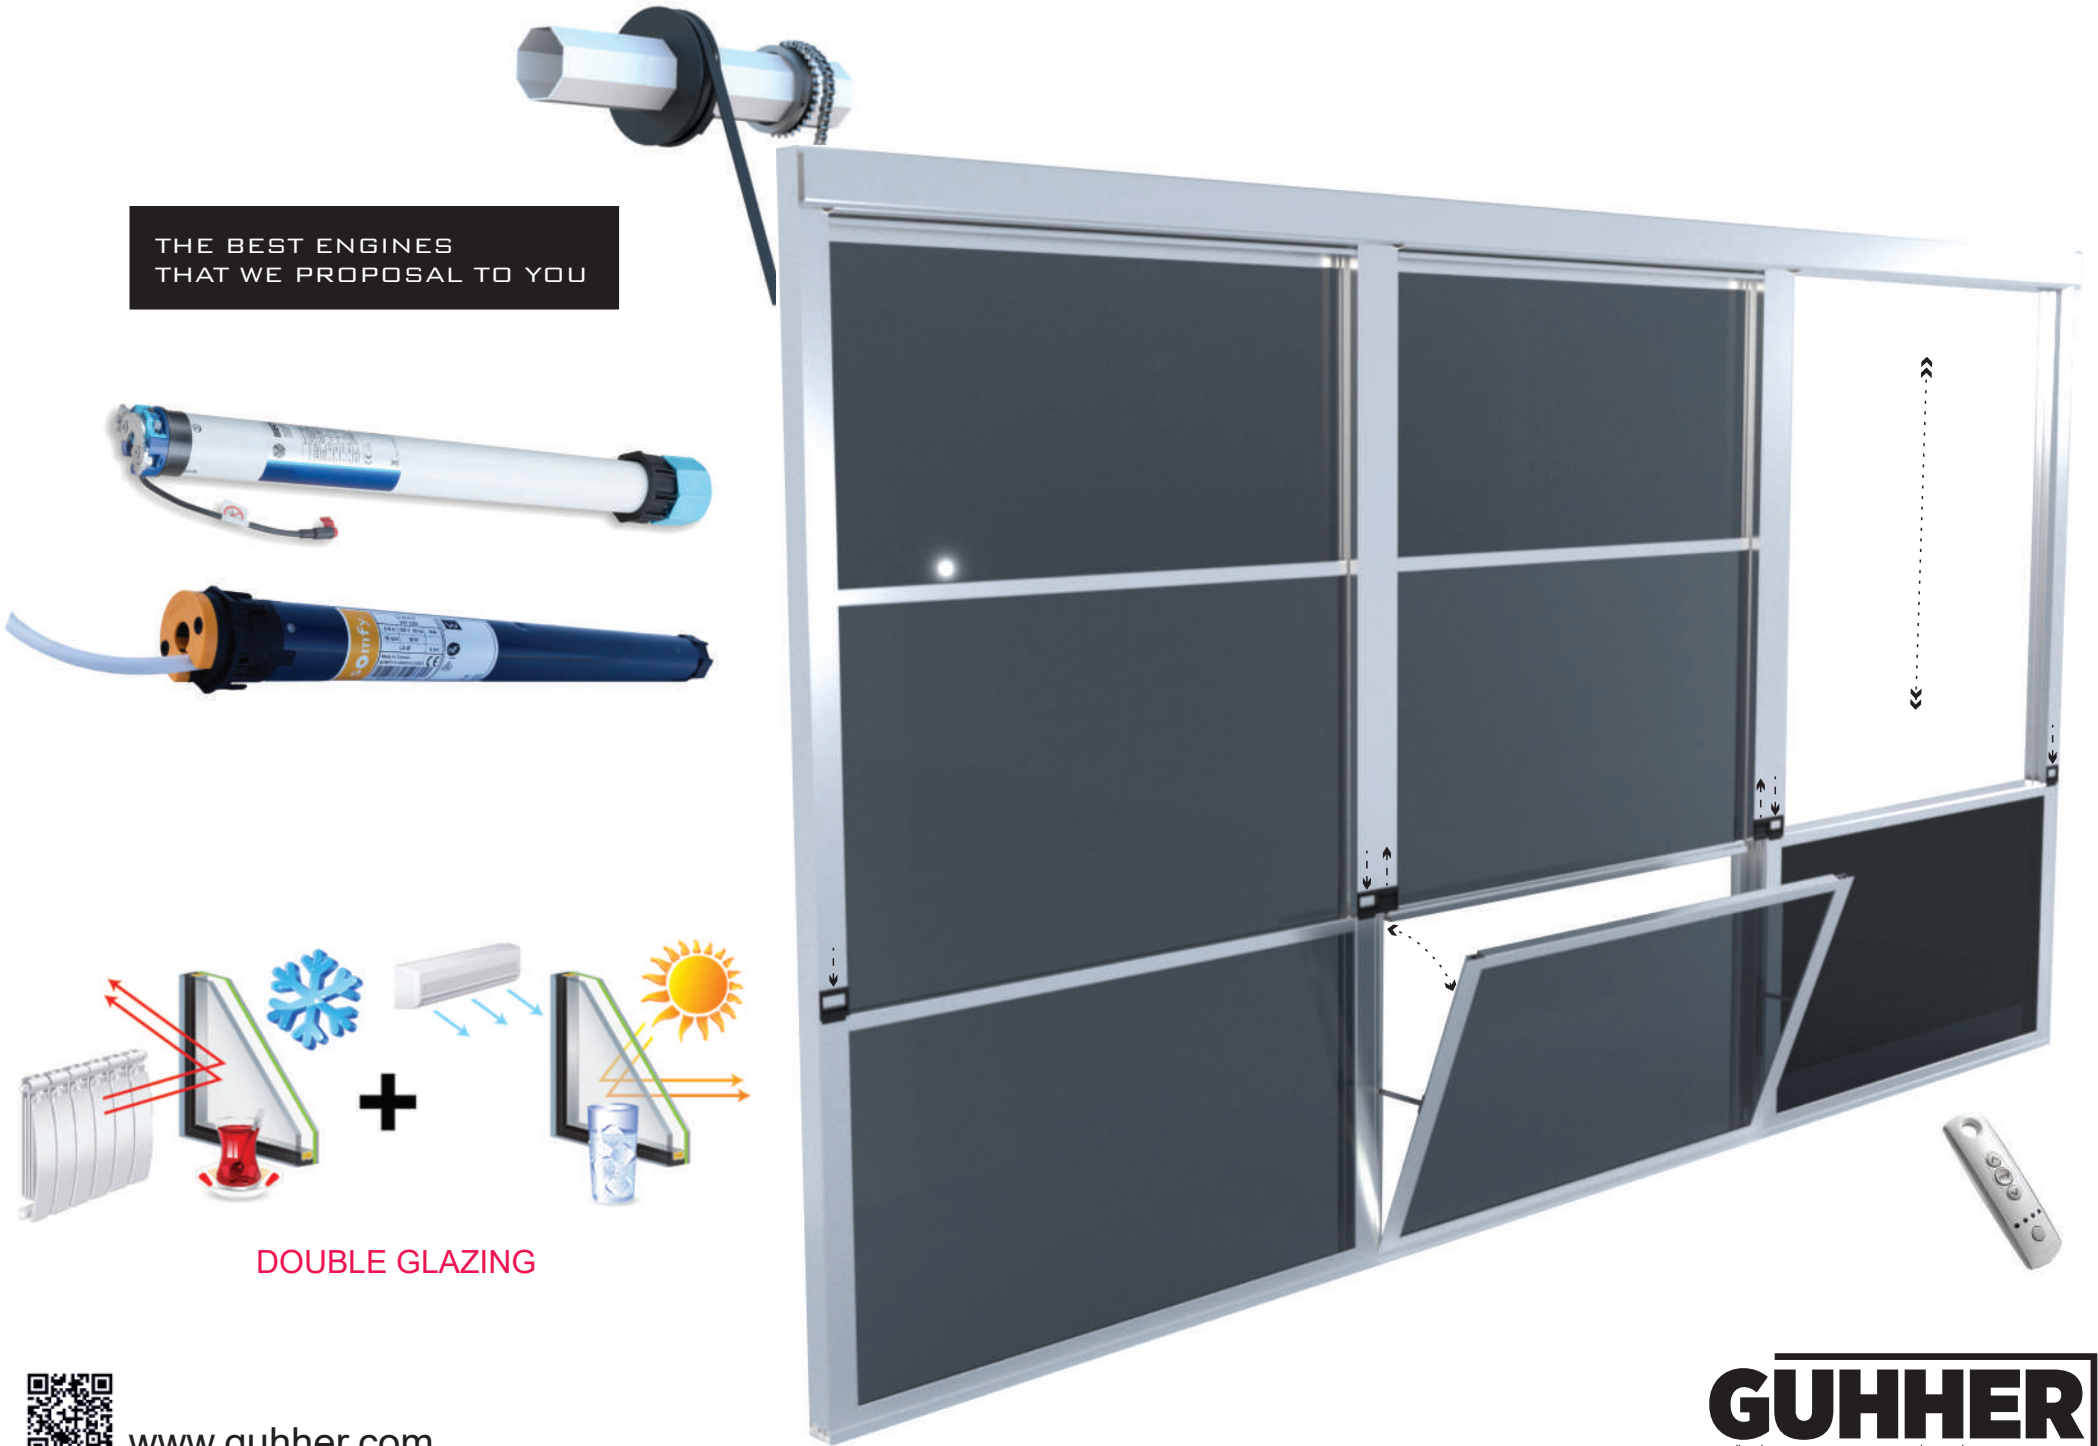

THE BEST ENGINES
THAT WE PROPOSAL TO YOU

DOUBLE GLAZING

www.guher.com

GUHER®
ALÜMİNYUM TEKNOLOJİLERİ